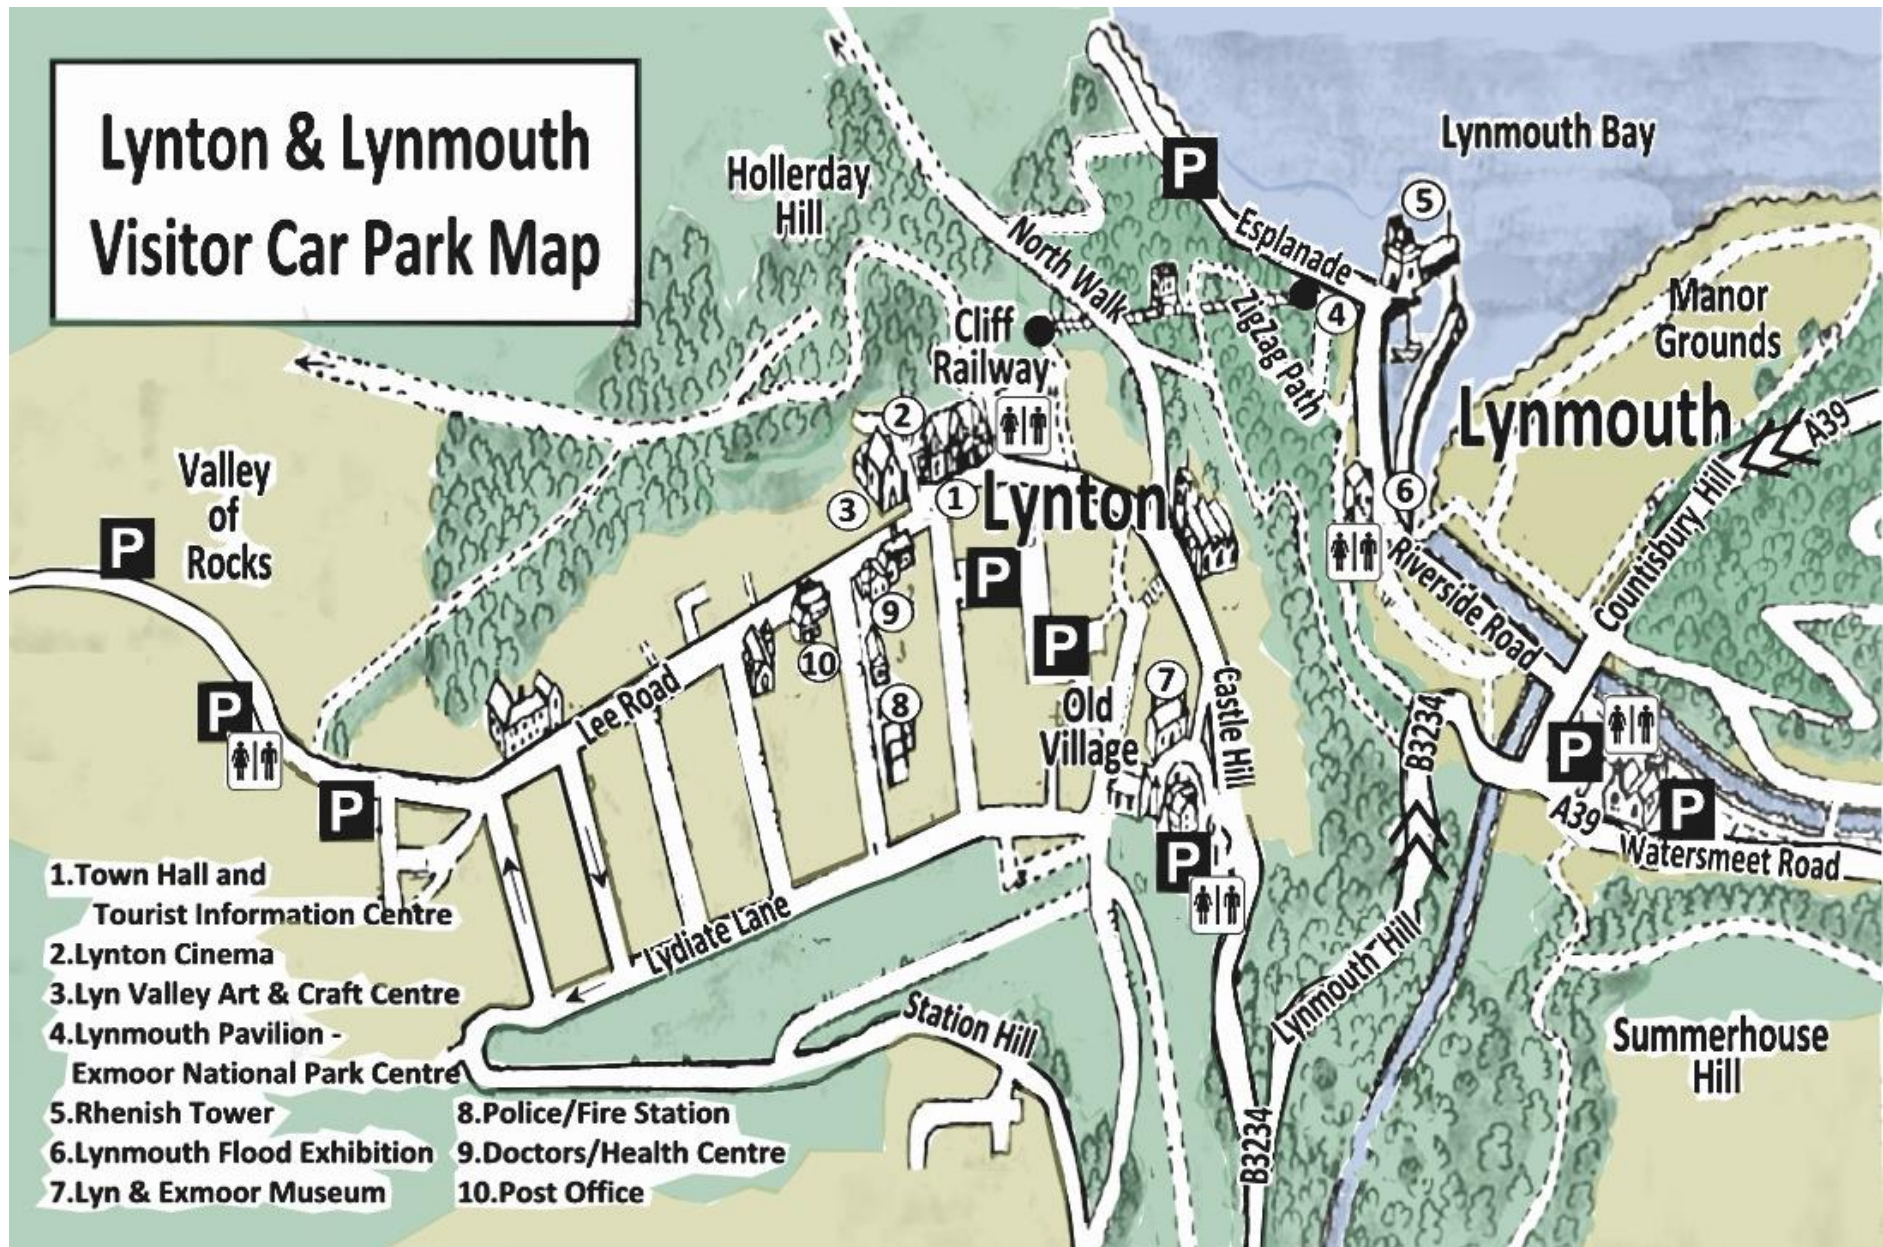

Lynton & Lynmouth Visitor Car Park Map

- 1. Town Hall and Tourist Information Centre
- 2. Lynton Cinema
- 3. Lyn Valley Art & Craft Centre
- 4. Lynmouth Pavilion - Exmoor National Park Centre
- 5. Rhenish Tower
- 6. Lynmouth Flood Exhibition
- 7. Lyn & Exmoor Museum
- 8. Police/Fire Station
- 9. Doctors/Health Centre
- 10. Post Office